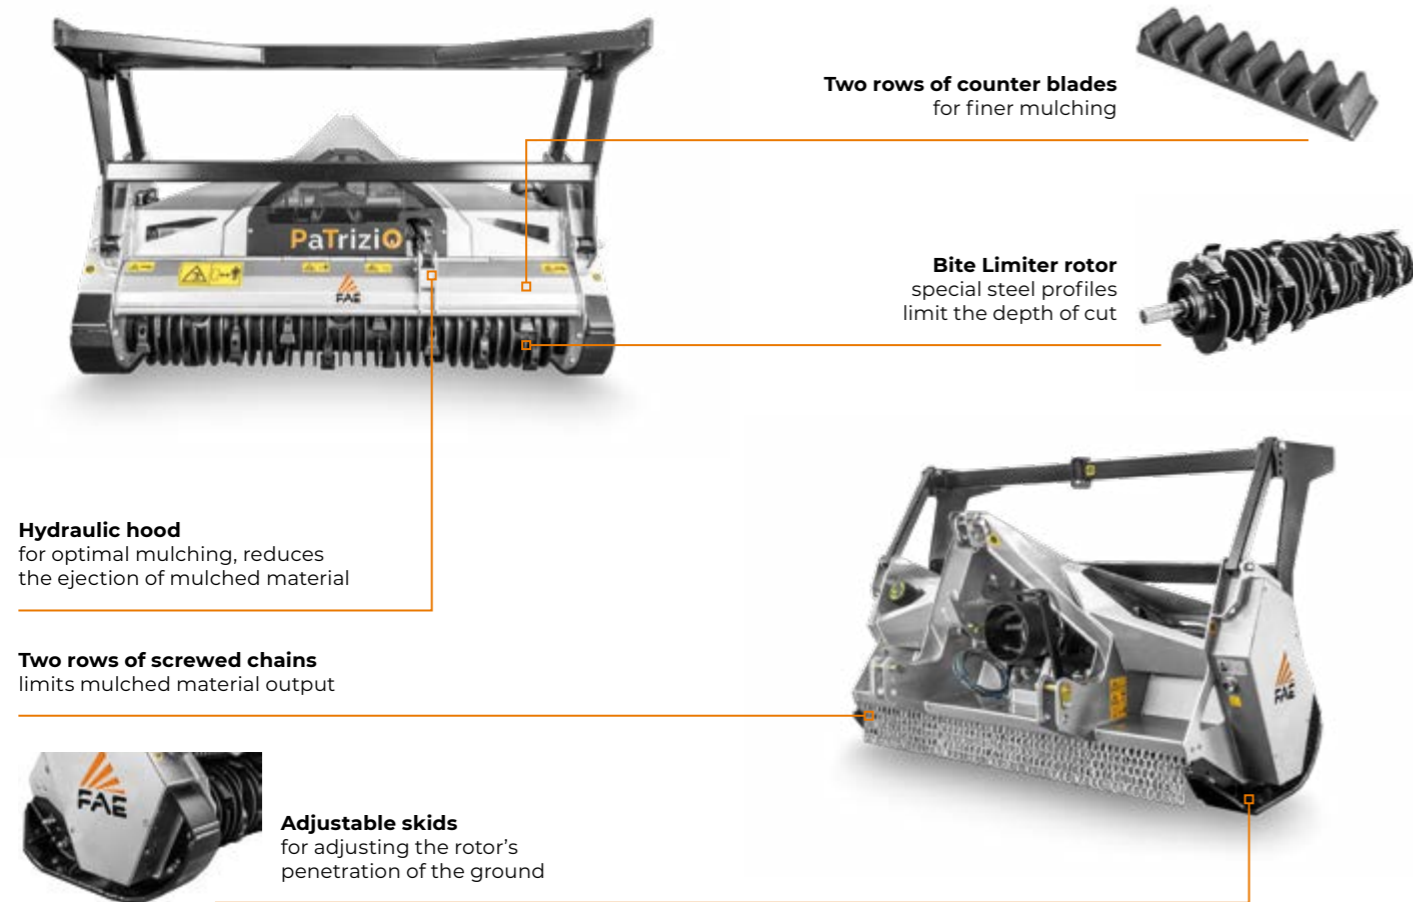

FORESTRY MULCHERS

PaTrizio

FAE's small mulcher with Bite Limiter technology for tractors.

PaTrizio mulcher works on trees branches and bushes up to 15 cm in diameter and is great for mulching pruning debris. The rotor features Bite Limiter technology. Steel limiter rings limit the depth of cut, reducing power demand and guaranteeing exceptional performance.

PaTrizio has adjustable and interchangeable bolted skids, two rows of counter blades for fine, even mulching, a hydraulic hood with built-in cylinder protected by the machine body, and a heat-treated forged-steel tooth holder with BL/MINI blades and C/3/MINI teeth.

50-100 hp

Ø 15 cm max

STANDARD EQUIPMENT

Hydraulic rear hood	PTO shaft with cam clutch
Enclosed machine body	Bolted-on rotor shafts (in forged steel)
Cylinder protection	Bite Limiter Rotor
Protection chains	Welded steel counter-blades
Transmission with belts	Adjustable skids
Gearbox with freewheel	

OPTIONS

Frontal attachment	Hydraulic top link
Multiple tooth options	Mechanical guard frame
Possibility to choose transmission 540 / 1000 rpm	

MODEL	PaTrizio-150	PaTrizio-175	PaTrizio-200
Tractor (hp)	50-100	50-100	50-100
PTO (rpm)	540-1000	540-1000	540-1000
Working width (mm)	1480	1720	1960
Total width (mm)	1746	1986	2226
Weight (kg)	780	880	980
Rotor diameter (mm)	370	370	370
Max shredding diameter (mm)	150	150	150
No. blades type BL/MINI	28	32	36